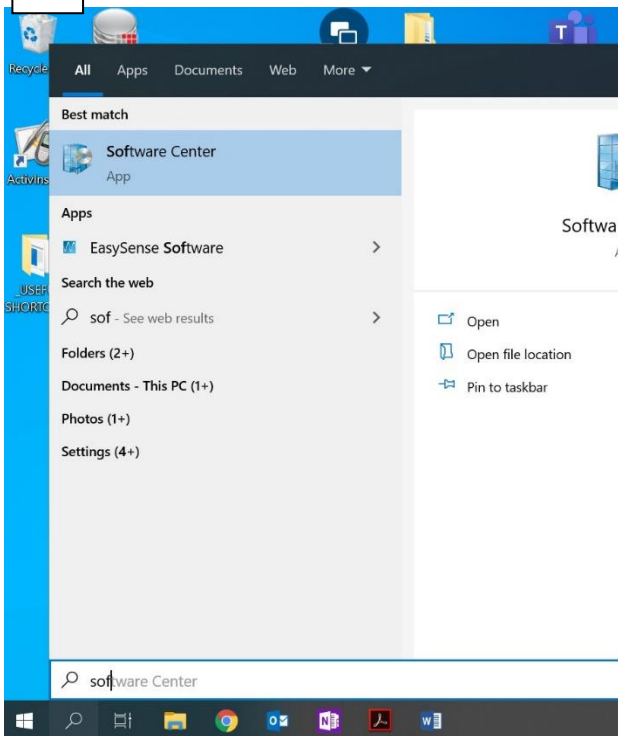

Help Sheet – Installation

1

Your computer needs to be physically on the school site to install the needed programs.

Go to the Software Centre (start to type it into the Search function)

2

Search

You will see **Zoom** and **Team Viewer** and can install them by clicking on them